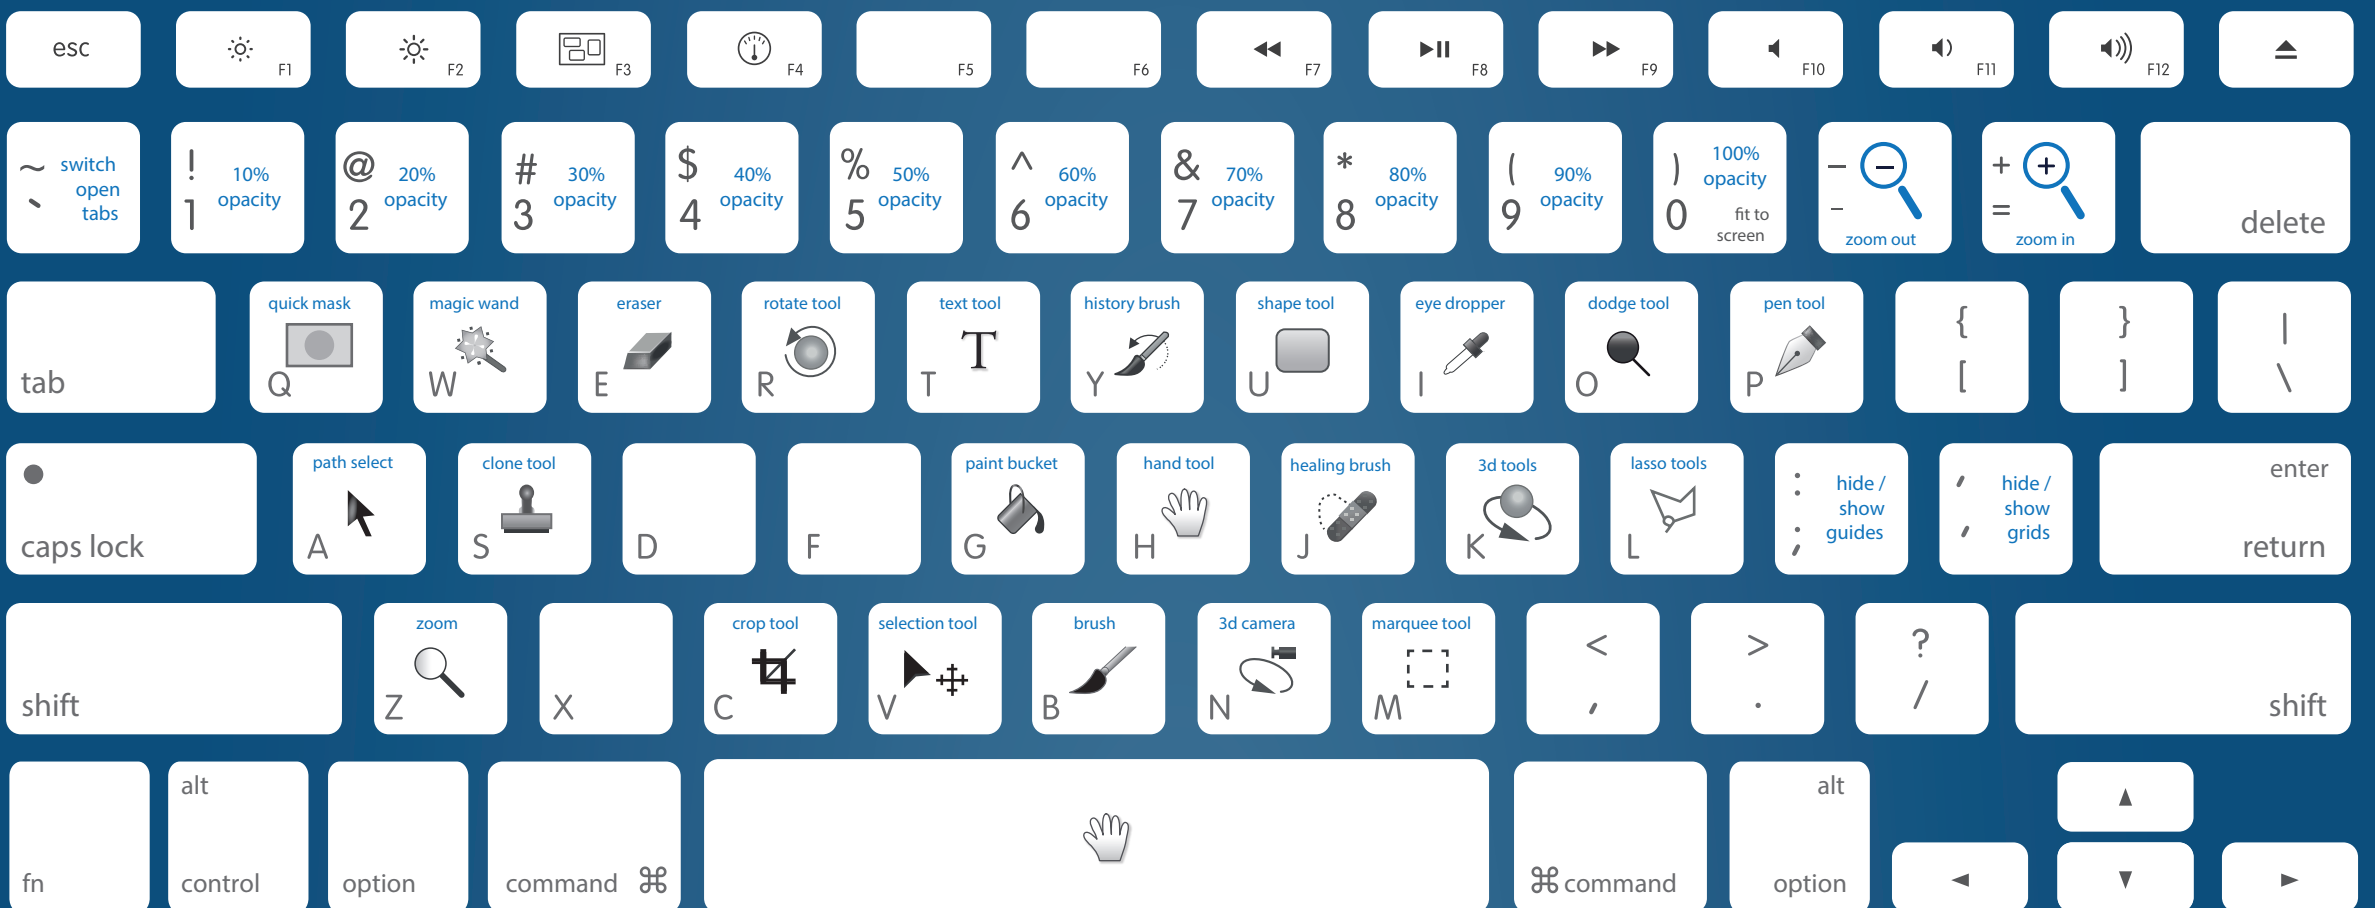

2015 ADOBE PHOTOSHOP CC

KEYBOARD SHORTCUTS CHEAT SHEET

Tools SHORTCUTS		
Move tool	V	V, 0
Rectangular Marquee tool	M	V, 0
Elliptical Marquee tool	M	A, 1
Lasso tool	L	M
Polygonal Lasso tool	L	M
Magnetic Lasso tool	L	L
Magic Wand tool	W	L
Quick Selection tool	W	C
Crop tool	C	C
Slice tool	C	W
Slice Select tool	C	N
Eyedropper tool	I	P
Color Sampler tool	I	U
Ruler tool	I	U
Note tool	I	U
Count tool	I	T
"Spot Healing Brush tool	J	B
Healing Brush tool	J	P
Patch tool	J	P
Red Eye tool"	J	B
"Brush tool	B	Q
Pencil tool	B	Q
Color Replacement tool	B	Q
Mixer Brush tool"	B	Q
"Clone Stamp tool	S	O
Pattern Stamp tool"	S	O

Tools SHORTCUTS		
History Brush tool	Y	Y
Art History Brush tool"	Y	Y
Eraser tool	E	E
Background Eraser tool	E	E
Magic Eraser tool	E	E
Gradient tool	G	G
Paint Bucket tool	G	G
Dodge tool	O	O
Burn tool	O	O
Sponge tool	O	O
Pen tool	P	P
Freeform Pen tool	P	P
Horizontal Type tool	T	T
Vertical Type tool	T	T
Horizontal Type mask tool	T	T
Vertical Type mask tool	T	T
Path Selection tool	A	A
Direct Selection tool	A	A
Rectangle tool	U	U
Rounded Rectangle tool	U	U
Ellipse tool	U	U
Polygon tool	U	U
Line tool	U	U
Custom Shape tool	U	U